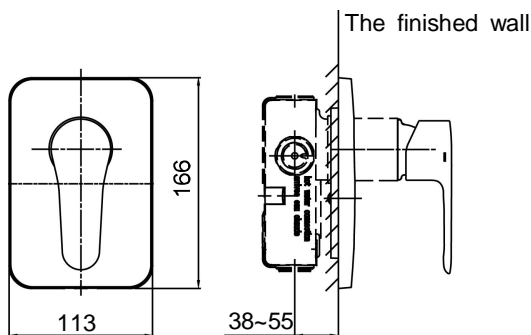

Please leave these instructions for the consumer. They contain important information.

Notes:

1. Flush the water supply pipes thoroughly to remove debris.
2. Do not remove the plaster guard from the valve body until instructed to.
3. Install valve 880 according to the rough-in dimensions of 16317-4, Install valve 882 according to the rough-in dimensions of 16316-4.

ROUGH-IN DIMENSIONS

16317-4

16316-4

INSTALLATION

Note: Install valve 880 according to the rough-in dimensions of 16317-4, Install valve 882 according to the rough-in dimensions of 16316-4.

Remove the plastic guard(1) after completed the finished wall.