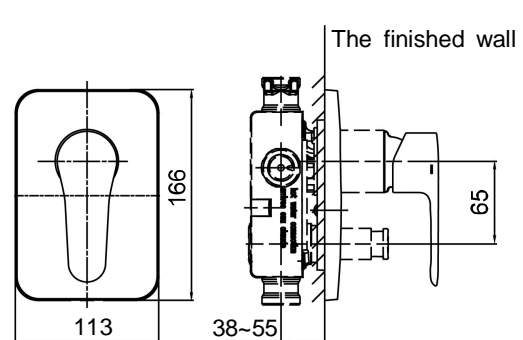

Please leave these instructions for the consumer. They contain important information.

Notes:

1. Flush the water supply pipes thoroughly to remove debris.
2. Do not remove the plaster guard from the valve body until instructed to.
3. Install valve 880 according to the rough-in dimensions of 16317-4, Install valve 882 according to the rough-in dimensions of 16316-4.

ROUGH-IN DIMENSIONS

16317-4

16316-4

INSTALLATION

Note: Install valve 880 according to the rough-in dimensions of 16317-4, Install valve 882 according to the rough-in dimensions of 16316-4.

Remove the plastic guard(1) after completed the finished wall.