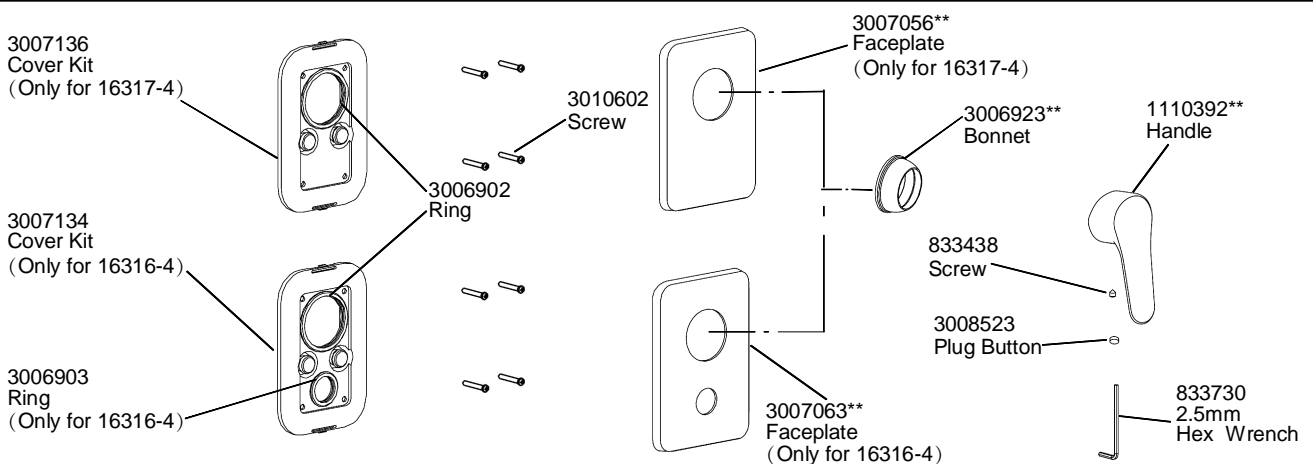

SERVICE PARTS

**Color code must be specified when ordering.