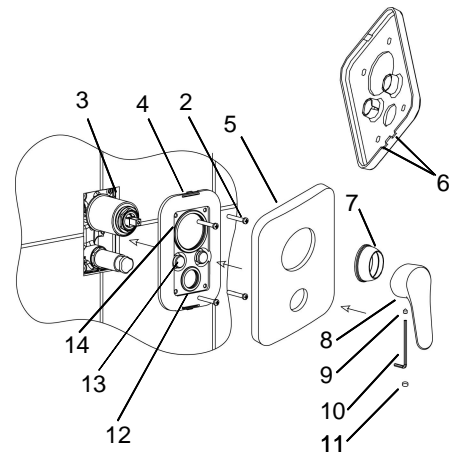

Please leave these instructions for the consumer. They contain important information.

Notes:

1. Flush the water supply pipes thoroughly to remove debris.
2. Do not remove the plaster guard from the valve body until instructed to.
3. Install valve 880 according to the rough-in dimensions of 16317-4, Install valve 882 according to the rough-in dimensions of 16316-4.

ROUGH-IN DIMENSIONS

16317-4

16316-4

INSTALLATION

Note: Install valve 880 according to the rough-in dimensions of 16317-4, Install valve 882 according to the rough-in dimensions of 16316-4.

Remove the plastic guard(1) after completed the finished wall.

Slide the cover kit(4) onto the valve(3) with the plug(13) facing outside(**Note:** Don't squeeze out the rings 12,14). Push it against the wall. Secure it with the screws(2, length 50mm). Slide the faceplate(5) onto the valve with slots(6) downwards, push it against the wall. Screw the bonnet(7) on the valve.