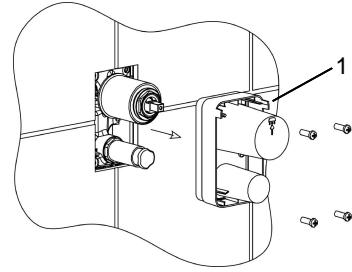

Please leave these instructions for the consumer. They contain important information.

Notes:

1. Flush the water supply pipes thoroughly to remove debris.
2. Do not remove the plaster guard from the valve body until instructed to.
3. Install valve 880 according to the rough-in dimensions of 16317-4, Install valve 882 according to the rough-in dimensions of 16316-4.

ROUGH-IN DIMENSIONS

16317-4

16316-4

INSTALLATION

Note: Install valve 880 according to the rough-in dimensions of 16317-4, Install valve 882 according to the rough-in dimensions of 16316-4.

Remove the plastic guard(1) after completed the finished wall.

Slide the cover kit(4) onto the valve(3) with the plug(13) facing outside(**Note:** Don't squeeze out the rings 12,14). Push it against the wall. Secure it with the screws(2, length 50mm). Slide the faceplate(5) onto the valve with slots(6) downwards, push it against the wall. Screw the bonnet(7) on the valve.