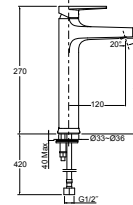

Basin Mixer
(WELS Rating: 5 Star, 6L/min)
74013T-4ND-CP

Tall Basin Mixer
(WELS Rating: 5 Star, 6L/min)
74026T-4ND-CP

Wall Mount Basin Mixer
(WELS Rating: 5 Star, 6L/min)
74027T-4ND-CP

Wall Mount Bath Spout
74046T-CP

Shower/Bath Mixer
(Slim Trim)
27914A-CP

Shower/Bath Mixer with
Diverter (Slim Trim)
27915A-CP

Kitchen Mixer
(WELS Rating: 5 Star, 6L/min)
74053T-4E-CP

Available exclusively from specialist retailers nationally.
For more information, or showroom locations, visit