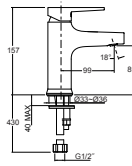

Basin Mixer
(WELS Rating: 5 Star, 6L/min)
74013T-4ND-CP

Tall Basin Mixer
(WELS Rating: 5 Star, 6L/min)
74026T-4ND-CP

Wall Mount Basin Mixer
(WELS Rating: 5 Star, 6L/min)
74027T-4ND-CP

Wall Mount Bath Spout
74046T-CP

Shower/Bath Mixer
(Slim Trim)
27914A-CP

Shower/Bath Mixer with
Diverter (Slim Trim)
27915A-CP

Kitchen Mixer
(WELS Rating: 5 Star, 6L/min)
74053T-4E-CP

Available exclusively from specialist retailers nationally.
For more information, or showroom locations, visit