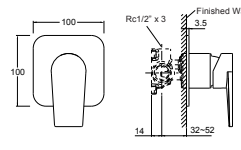

Shower/Bath Mixer
(Slim Trim)
27914A-CP

Shower/Bath Mixer with
Diverter (Slim Trim)
27915A-CP

Kitchen Mixer
(WELS Rating: 5 Star, 6L/min)
74053T-4E-CP

Available exclusively from specialist retailers nationally.
For more information, or showroom locations, visit