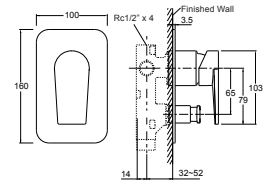

Shower/Bath Mixer
(Slim Trim)
27914A-CP

Shower/Bath Mixer with
Diverter (Slim Trim)
27915A-CP

Kitchen Mixer
(WELS Rating: 5 Star, 6L/min)
74053T-4E-CP

Available exclusively from specialist retailers nationally.
For more information, or showroom locations, visit