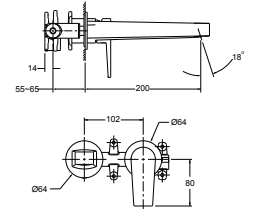

Basin Mixer
(WELS Rating: 5 Star, 6L/min)
74013T-4ND-CP

Tall Basin Mixer
(WELS Rating: 5 Star, 6L/min)
74026T-4ND-CP

Wall Mount Basin Mixer
(WELS Rating: 5 Star, 6L/min)
74027T-4ND-CP

Wall Mount Bath Spout
74046T-CP

Shower/Bath Mixer
(Slim Trim)
27914A-CP

Shower/Bath Mixer with
Diverter (Slim Trim)
27915A-CP

Kitchen Mixer
(WELS Rating: 5 Star, 6L/min)
74053T-4E-CP

Available exclusively from specialist retailers nationally.
For more information, or showroom locations, visit