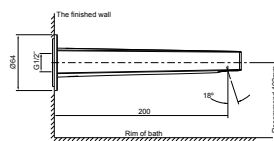

Basin Mixer
(WELS Rating: 5 Star, 6L/min)
74013T-4ND-CP

Tall Basin Mixer
(WELS Rating: 5 Star, 6L/min)
74026T-4ND-CP

Wall Mount Basin Mixer
(WELS Rating: 5 Star, 6L/min)
74027T-4ND-CP

Wall Mount Bath Spout
74046T-CP

Shower/Bath Mixer
(Slim Trim)
27914A-CP

Shower/Bath Mixer with
Diverter (Slim Trim)
27915A-CP

Kitchen Mixer
(WELS Rating: 5 Star, 6L/min)
74053T-4E-CP

Available exclusively from specialist retailers nationally.
For more information, or showroom locations, visit