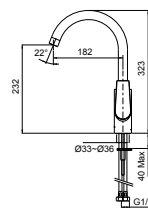

Shower/Bath Mixer
(Slim Trim)
27914A-CP

Shower/Bath Mixer with
Diverter (Slim Trim)
27915A-CP

Kitchen Mixer
(WELS Rating: 5 Star, 6L/min)
74053T-4E-CP

Available exclusively from specialist retailers nationally.
For more information, or showroom locations, visit