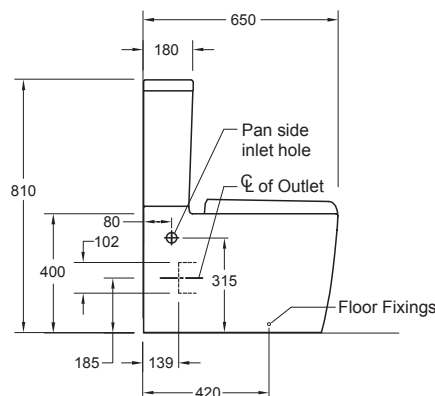

Available exclusively from specialist retailers nationally. For more information, or showroom locations, visit

au.kohler.com

KOHLER®

Aug2016