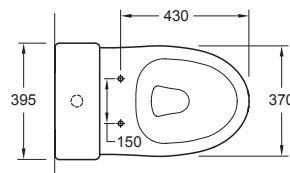

Available exclusively from specialist retailers nationally. For more information, or showroom locations, visit

au.kohler.com

KOHLER®

Aug2016