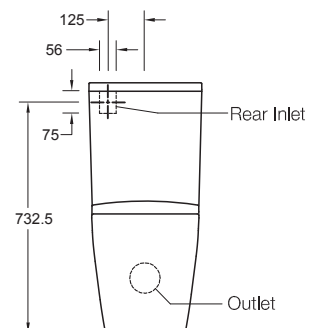

Available exclusively from specialist retailers nationally. For more information, or showroom locations, visit

au.kohler.com

KOHLER®

Aug2016