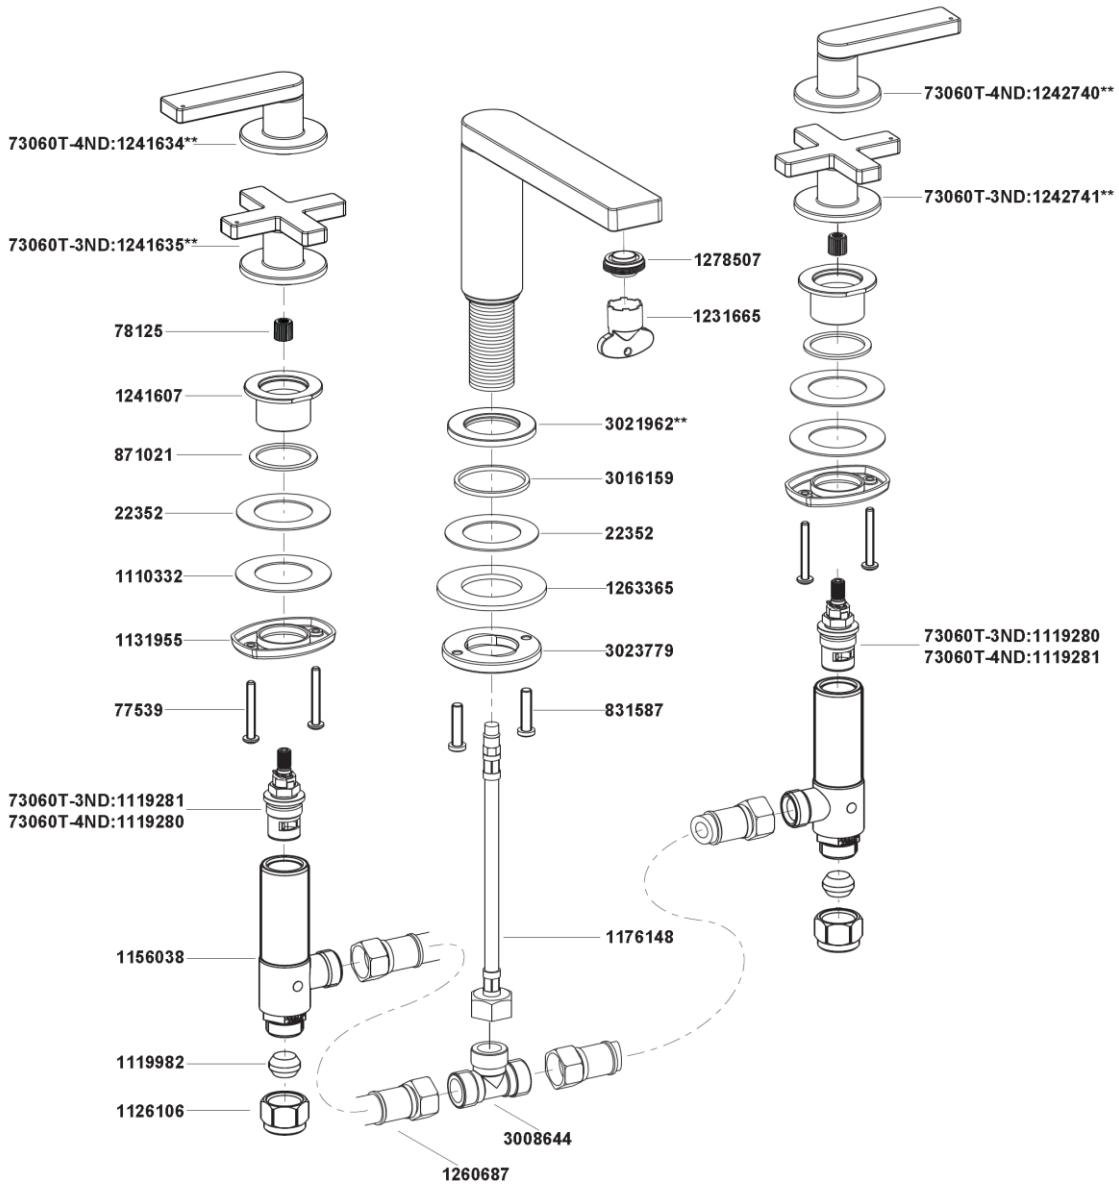

73060T-3ND Widespread Basin Mixer-Cross Handle
73060T-4ND Widespread Basin Mixer-Lever Handle

**Color code must be specified when ordering.