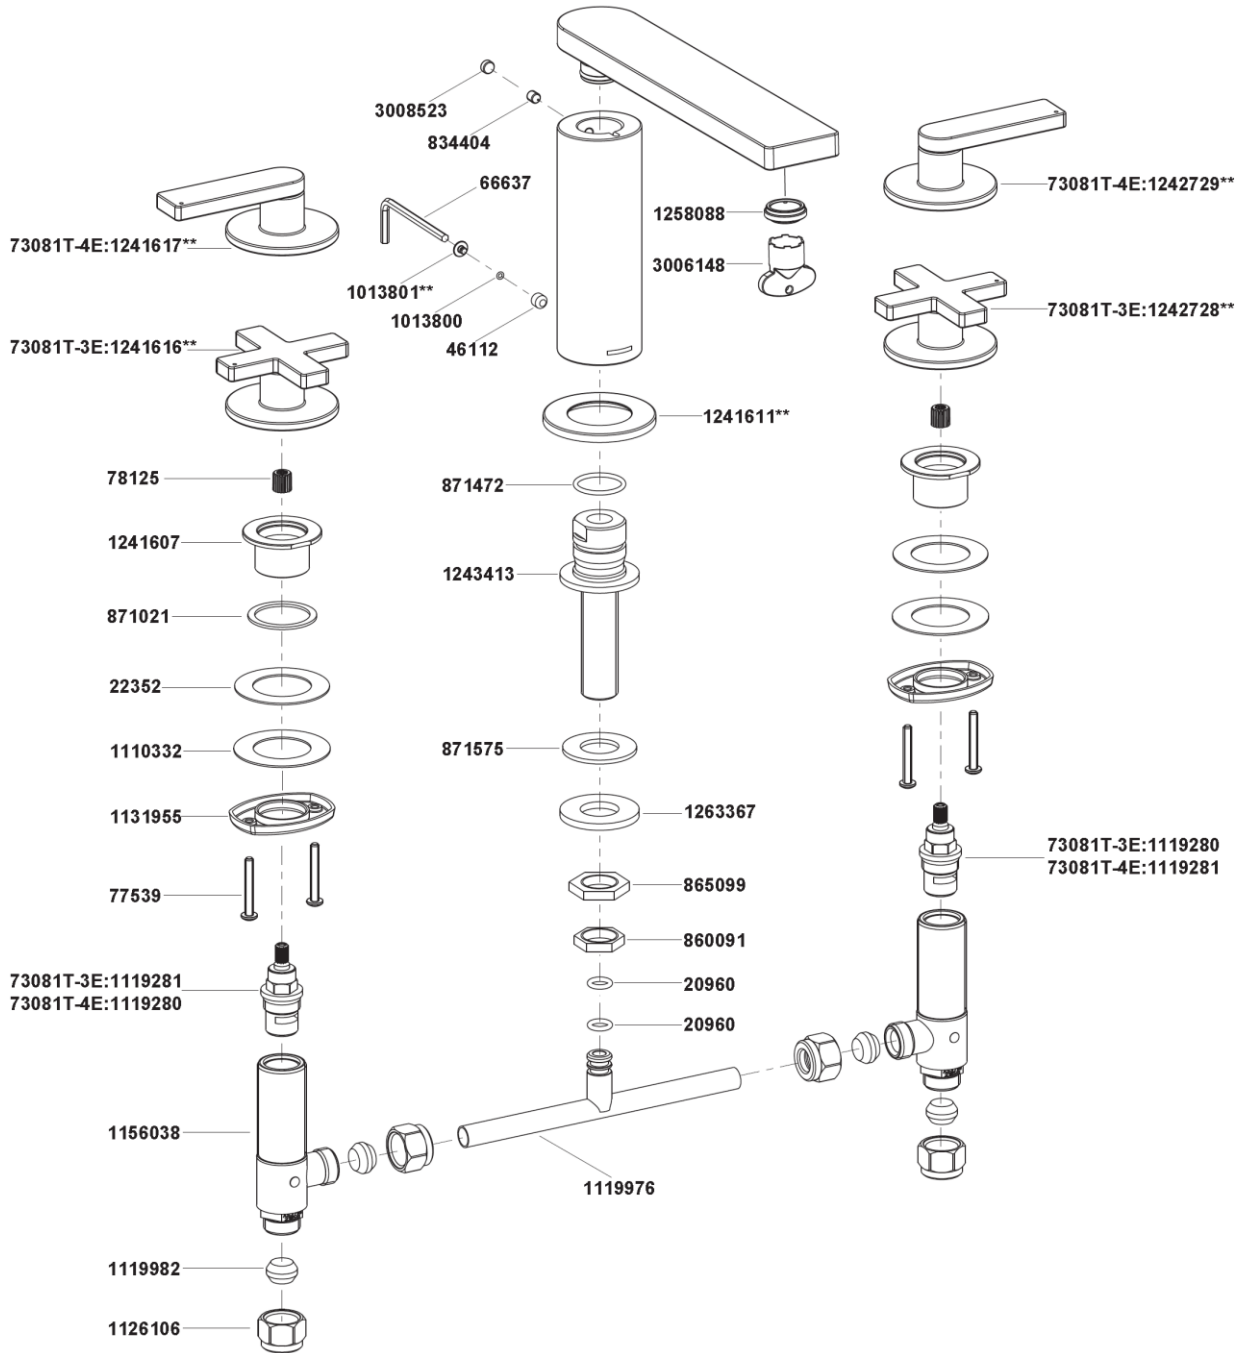

73081T-3E 2 Handle Deck Mount Bath Faucet-Cross Handle
73081T-4E 2 Handle Deck Mount Bath Faucet-Lever Handle

**Color code must be specified when ordering.