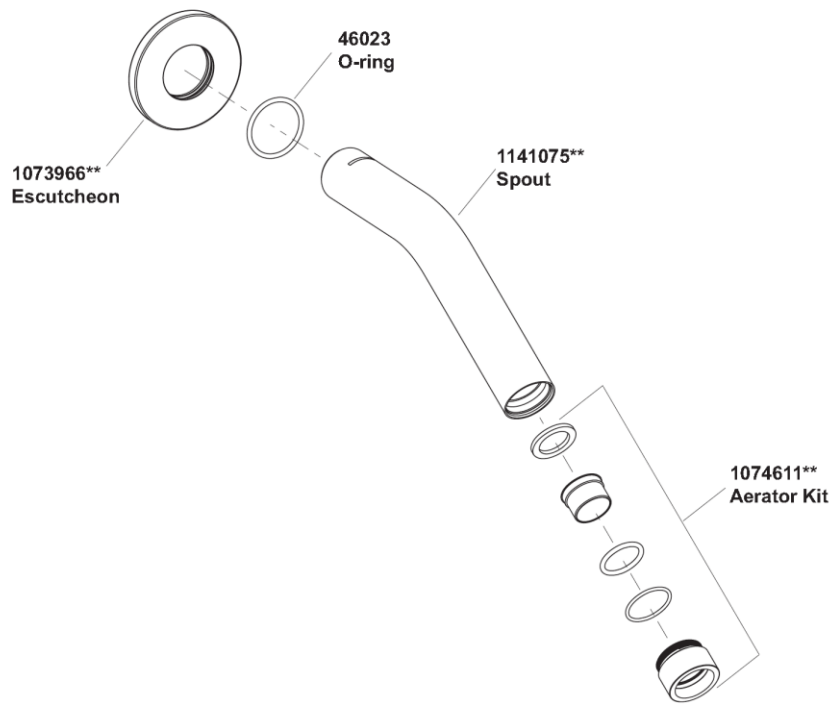

STILLNESS WALL MOUNT BATH SPOUT SPARE PARTS

SERVICE PARTS

**Color code must be specified when ordering