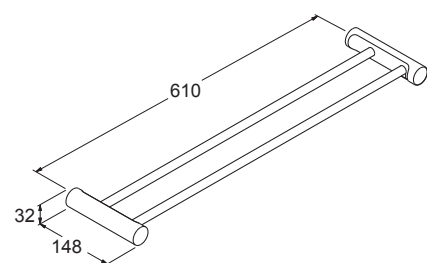

Included Components

- Installation hardware

Features

- Polished chrome
- Metal construction
- Durability
- No visible fixings

- Toilet tissue holder
Kohler: 45402T-CP

- Robe hook
Kohler: 45394T-CP

- Double robe hook
Kohler: 9317T-CP

- Double toilet tissue holder
Kohler: 9316T-CP

- Towel ring
Kohler: 45401T-CP

- Double tumbler holder
Kohler: 72900T-CP

- Towel bar - 457mm
Kohler: 9314T-CP

- Towel bar - 610mm
Kohler: 45396T-CP

- Double towel bar - 610mm
Kohler: 45397T-CP

- Towel shelf - 610mm
Kohler: 45400T-CP

- Glass shelf - 610mm
Kohler: 9315T-CP

- Toilet brush holder
Kohler: 72901T-S

Installation Notes:

- In an effort to make installation quick and easy, Kohler accessories are shipped with a hex key wrench, anchors and pre-assembled parts.
- While it is possible to mount them to any surface, a stud mounted product will yield the best results.