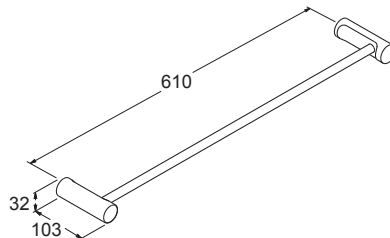

Included Components

- Installation hardware

Features

- Polished chrome
- Metal construction
- Durability
- No visible fixings

- Toilet tissue holder
Kohler: 45402T-CP

- Robe hook
Kohler: 45394T-CP

- Double robe hook
Kohler: 9317T-CP

- Double toilet tissue holder
Kohler: 9316T-CP

- Towel ring
Kohler: 45401T-CP

- Double tumbler holder
Kohler: 72900T-CP

- Towel bar - 457mm
Kohler: 9314T-CP

- Towel bar - 610mm
Kohler: 45396T-CP

- Double towel bar - 610mm
Kohler: 45397T-CP

- Towel shelf - 610mm
Kohler: 45400T-CP

- Glass shelf - 610mm
Kohler: 9315T-CP

- Toilet brush holder
Kohler: 72901T-S

Installation Notes:

- In an effort to make installation quick and easy, Kohler accessories are shipped with a hex key wrench, anchors and pre-assembled parts.
- While it is possible to mount them to any surface, a stud mounted product will yield the best results.