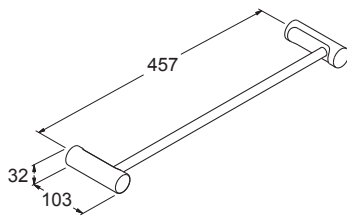

Included Components

- Installation hardware

Features

- Polished chrome
- Metal construction
- Durability
- No visible fixings

- Toilet tissue holder
Kohler: 45402T-CP

- Robe hook
Kohler: 45394T-CP

- Double robe hook
Kohler: 9317T-CP

- Double toilet tissue holder
Kohler: 9316T-CP

- Towel ring
Kohler: 45401T-CP

- Double tumbler holder
Kohler: 72900T-CP

- Towel bar - 457mm
Kohler: 9314T-CP

- Towel bar - 610mm
Kohler: 45396T-CP

- Double towel bar - 610mm
Kohler: 45397T-CP

- Towel shelf - 610mm
Kohler: 45400T-CP

- Glass shelf - 610mm
Kohler: 9315T-CP

- Toilet brush holder
Kohler: 72901T-S

Installation Notes:

- In an effort to make installation quick and easy, Kohler accessories are shipped with a hex key wrench, anchors and pre-assembled parts.
- While it is possible to mount them to any surface, a stud mounted product will yield the best results.