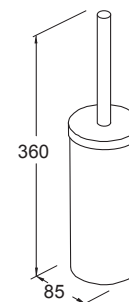

Included Components

- Installation hardware

Features

- Polished chrome
- Metal construction
- Durability
- No visible fixings

- Toilet tissue holder
Kohler: 45402T-CP

- Robe hook
Kohler: 45394T-CP

- Double robe hook
Kohler: 9317T-CP

- Double toilet tissue holder
Kohler: 9316T-CP

- Towel ring
Kohler: 45401T-CP

- Double tumbler holder
Kohler: 72900T-CP

- Towel bar - 457mm
Kohler: 9314T-CP

- Towel bar - 610mm
Kohler: 45396T-CP

- Double towel bar - 610mm
Kohler: 45397T-CP

- Towel shelf - 610mm
Kohler: 45400T-CP

- Glass shelf - 610mm
Kohler: 9315T-CP

- Toilet brush holder
Kohler: 72901T-S

Installation Notes:

- In an effort to make installation quick and easy, Kohler accessories are shipped with a hex key wrench, anchors and pre-assembled parts.
- While it is possible to mount them to any surface, a stud mounted product will yield the best results.