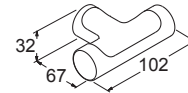

Included Components

- Installation hardware

Features

- Polished chrome
- Metal construction
- Durability
- No visible fixings

- Toilet tissue holder
Kohler: 45402T-CP

- Robe hook
Kohler: 45394T-CP

- Double robe hook
Kohler: 9317T-CP

- Double toilet tissue holder
Kohler: 9316T-CP

- Towel ring
Kohler: 45401T-CP

- Double tumbler holder
Kohler: 72900T-CP

- Towel bar - 457mm
Kohler: 9314T-CP

- Towel bar - 610mm
Kohler: 45396T-CP

- Double towel bar - 610mm
Kohler: 45397T-CP