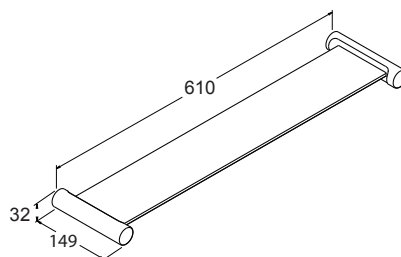

Included Components

- Installation hardware

Features

- Polished chrome
- Metal construction
- Durability
- No visible fixings

- Toilet tissue holder
Kohler: 45402T-CP

- Robe hook
Kohler: 45394T-CP

- Double robe hook
Kohler: 9317T-CP

- Double toilet tissue holder
Kohler: 9316T-CP

- Towel ring
Kohler: 45401T-CP

- Double tumbler holder
Kohler: 72900T-CP

- Towel bar - 457mm
Kohler: 9314T-CP

- Towel bar - 610mm
Kohler: 45396T-CP

- Double towel bar - 610mm
Kohler: 45397T-CP

- Towel shelf - 610mm
Kohler: 45400T-CP

- Glass shelf - 610mm
Kohler: 9315T-CP

- Toilet brush holder
Kohler: 72901T-S

Installation Notes:

- In an effort to make installation quick and easy, Kohler accessories are shipped with a hex key wrench, anchors and pre-assembled parts.
- While it is possible to mount them to any surface, a stud mounted product will yield the best results.