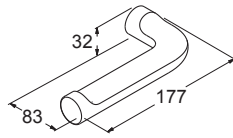

Included Components

- Installation hardware

Features

- Polished chrome
- Metal construction
- Durability
- No visible fixings

- Toilet tissue holder
Kohler: 45402T-CP

- Robe hook
Kohler: 45394T-CP

- Double robe hook
Kohler: 9317T-CP

- Double toilet tissue holder
Kohler: 9316T-CP

- Towel ring
Kohler: 45401T-CP

- Double tumbler holder
Kohler: 72900T-CP

- Towel bar - 457mm
Kohler: 9314T-CP

- Towel bar - 610mm
Kohler: 45396T-CP

- Double towel bar - 610mm
Kohler: 45397T-CP

- Towel shelf - 610mm
Kohler: 45400T-CP

- Glass shelf - 610mm
Kohler: 9315T-CP

- Toilet brush holder
Kohler: 72901T-S

Installation Notes:

- In an effort to make installation quick and easy, Kohler accessories are shipped with a hex key wrench, anchors and pre-assembled parts.
- While it is possible to mount them to any surface, a stud mounted product will yield the best results.