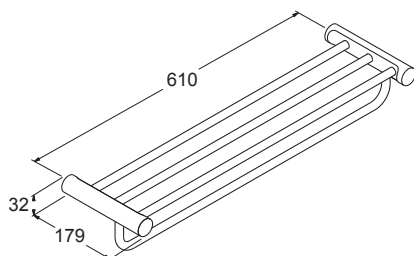

Included Components

- Installation hardware

Features

- Polished chrome
- Metal construction
- Durability
- No visible fixings

- Toilet tissue holder
Kohler: 45402T-CP

- Robe hook
Kohler: 45394T-CP

- Double robe hook
Kohler: 9317T-CP

- Double toilet tissue holder
Kohler: 9316T-CP

- Towel ring
Kohler: 45401T-CP

- Double tumbler holder
Kohler: 72900T-CP

- Towel bar - 457mm
Kohler: 9314T-CP

- Towel bar - 610mm
Kohler: 45396T-CP

- Double towel bar - 610mm
Kohler: 45397T-CP

- Towel shelf - 610mm
Kohler: 45400T-CP

- Glass shelf - 610mm
Kohler: 9315T-CP

- Toilet brush holder
Kohler: 72901T-S

Installation Notes:

- In an effort to make installation quick and easy, Kohler accessories are shipped with a hex key wrench, anchors and pre-assembled parts.
- While it is possible to mount them to any surface, a stud mounted product will yield the best results.