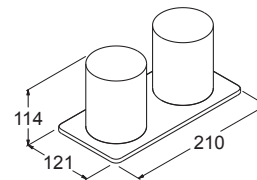

Included Components

- Installation hardware

Features

- Polished chrome
- Metal construction
- Durability
- No visible fixings

- Toilet tissue holder
Kohler: 45402T-CP

- Robe hook
Kohler: 45394T-CP

- Double robe hook
Kohler: 9317T-CP

- Double toilet tissue holder
Kohler: 9316T-CP

- Towel ring
Kohler: 45401T-CP

- Double tumbler holder
Kohler: 72900T-CP

- Towel bar - 457mm
Kohler: 9314T-CP

- Towel bar - 610mm
Kohler: 45396T-CP

- Double towel bar - 610mm
Kohler: 45397T-CP

- Towel shelf - 610mm
Kohler: 45400T-CP

- Glass shelf - 610mm
Kohler: 9315T-CP

- Toilet brush holder
Kohler: 72901T-S

Installation Notes:

- In an effort to make installation quick and easy, Kohler accessories are shipped with a hex key wrench, anchors and pre-assembled parts.
- While it is possible to mount them to any surface, a stud mounted product will yield the best results.