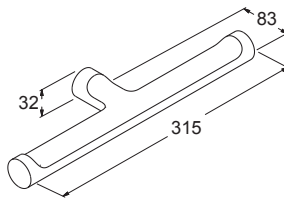

Included Components

- Installation hardware

Features

- Polished chrome
- Metal construction
- Durability
- No visible fixings

- Toilet tissue holder
Kohler: 45402T-CP

- Robe hook
Kohler: 45394T-CP

- Double robe hook
Kohler: 9317T-CP

- Double toilet tissue holder
Kohler: 9316T-CP

- Towel ring
Kohler: 45401T-CP

- Double tumbler holder
Kohler: 72900T-CP

- Towel bar - 457mm
Kohler: 9314T-CP

- Towel bar - 610mm
Kohler: 45396T-CP

- Double towel bar - 610mm
Kohler: 45397T-CP

- Towel shelf - 610mm
Kohler: 45400T-CP

- Glass shelf - 610mm
Kohler: 9315T-CP

- Toilet brush holder
Kohler: 72901T-S

Installation Notes:

- In an effort to make installation quick and easy, Kohler accessories are shipped with a hex key wrench, anchors and pre-assembled parts.
- While it is possible to mount them to any surface, a stud mounted product will yield the best results.