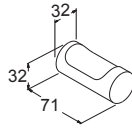

Included Components

- Installation hardware

Features

- Polished chrome
- Metal construction
- Durability
- No visible fixings

- Toilet tissue holder
Kohler: 45402T-CP

- Robe hook
Kohler: 45394T-CP

- Double robe hook
Kohler: 9317T-CP

- Double toilet tissue holder
Kohler: 9316T-CP

- Towel ring
Kohler: 45401T-CP

- Double tumbler holder
Kohler: 72900T-CP

- Towel bar - 457mm
Kohler: 9314T-CP

- Towel bar - 610mm
Kohler: 45396T-CP

- Double towel bar - 610mm
Kohler: 45397T-CP

- Towel shelf - 610mm
Kohler: 45400T-CP

- Glass shelf - 610mm
Kohler: 9315T-CP

- Toilet brush holder
Kohler: 72901T-S

Installation Notes:

- In an effort to make installation quick and easy, Kohler accessories are shipped with a hex key wrench, anchors and pre-assembled parts.
- While it is possible to mount them to any surface, a stud mounted product will yield the best results.