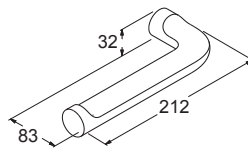

Included Components

- Installation hardware

Features

- Polished chrome
- Metal construction
- Durability
- No visible fixings

- Toilet tissue holder
Kohler: 45402T-CP

- Robe hook
Kohler: 45394T-CP

- Double robe hook
Kohler: 9317T-CP

- Double toilet tissue holder
Kohler: 9316T-CP

- Towel ring
Kohler: 45401T-CP

- Double tumbler holder
Kohler: 72900T-CP

- Towel bar - 457mm
Kohler: 9314T-CP

- Towel bar - 610mm
Kohler: 45396T-CP

- Double towel bar - 610mm
Kohler: 45397T-CP

- Towel shelf - 610mm
Kohler: 45400T-CP

- Glass shelf - 610mm
Kohler: 9315T-CP

- Toilet brush holder
Kohler: 72901T-S

Installation Notes:

- In an effort to make installation quick and easy, Kohler accessories are shipped with a hex key wrench, anchors and pre-assembled parts.
- While it is possible to mount them to any surface, a stud mounted product will yield the best results.