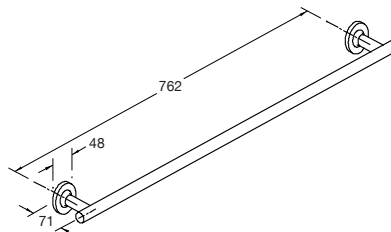

**Included Components**

- Installation hardware

**Features**

- Polished chrome • Solid brass construction • Durability • No visible fixings

- Robe hook  
Kohler: 14443-CP

- Towel ring  
Kohler: 14441-CP

- Vertical toilet tissue holder  
Kohler: 14444-CP

- Tumbler with holder  
Kohler: 14447-CP

- Soap dish with holder  
Kohler: 14445-CP

- Towel bar - 457mm  
Kohler: 14435-CP

- Towel bar - 610mm  
Kohler: 14436-CP

- Towel bar - 762mm  
Kohler: 14437-CP

**Installation Notes:**