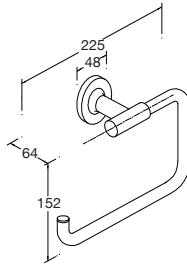

**Included Components**

- Installation hardware

**Features**

- Polished chrome • Solid brass construction • Durability • No visible fixings

- Robe hook  
Kohler: 14443-CP

- Towel ring  
Kohler: 14441-CP

- Vertical toilet tissue holder  
Kohler: 14444-CP

- Tumbler with holder  
Kohler: 14447-CP

- Soap dish with holder  
Kohler: 14445-CP

- Towel bar - 457mm  
Kohler: 14435-CP

- Towel bar - 610mm  
Kohler: 14436-CP

- Towel bar - 762mm  
Kohler: 14437-CP

**Installation Notes:**