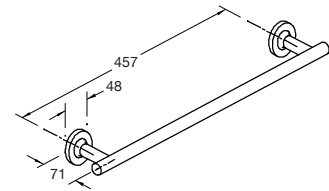

**Included Components**

- Installation hardware

**Features**

- Polished chrome • Solid brass construction • Durability • No visible fixings

- Robe hook  
Kohler: 14443-CP

- Towel ring  
Kohler: 14441-CP

- Vertical toilet tissue holder  
Kohler: 14444-CP

- Tumbler with holder  
Kohler: 14447-CP

- Soap dish with holder  
Kohler: 14445-CP

- Towel bar - 457mm  
Kohler: 14435-CP

- Towel bar - 610mm  
Kohler: 14436-CP

- Towel bar - 762mm  
Kohler: 14437-CP

**Installation Notes:**