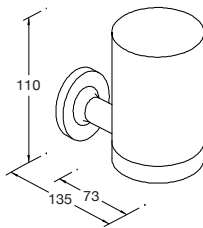

**Included Components**

- Installation hardware

**Features**

- Polished chrome • Solid brass construction • Durability • No visible fixings

- Robe hook  
Kohler: 14443-CP

- Towel ring  
Kohler: 14441-CP

- Vertical toilet tissue holder  
Kohler: 14444-CP

- Tumbler with holder  
Kohler: 14447-CP

- Soap dish with holder  
Kohler: 14445-CP

- Towel bar - 457mm  
Kohler: 14435-CP

- Towel bar - 610mm  
Kohler: 14436-CP

- Towel bar - 762mm  
Kohler: 14437-CP

**Installation Notes:**