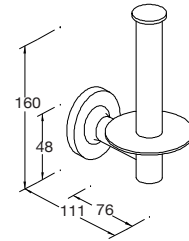

**Included Components**

- Installation hardware

**Features**

- Polished chrome • Solid brass construction • Durability • No visible fixings

- Robe hook  
Kohler: 14443-CP

- Towel ring  
Kohler: 14441-CP

- Vertical toilet tissue holder  
Kohler: 14444-CP

- Tumbler with holder  
Kohler: 14447-CP

- Soap dish with holder  
Kohler: 14445-CP

- Towel bar - 457mm  
Kohler: 14435-CP

- Towel bar - 610mm  
Kohler: 14436-CP

- Towel bar - 762mm  
Kohler: 14437-CP

**Installation Notes:**