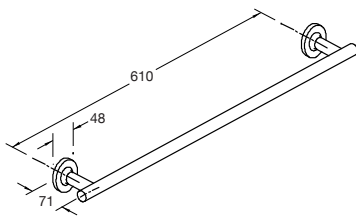

**Included Components**

- Installation hardware

**Features**

- Polished chrome • Solid brass construction • Durability • No visible fixings

- Robe hook  
Kohler: 14443-CP

- Towel ring  
Kohler: 14441-CP

- Vertical toilet tissue holder  
Kohler: 14444-CP

- Tumbler with holder  
Kohler: 14447-CP

- Soap dish with holder  
Kohler: 14445-CP

- Towel bar - 457mm  
Kohler: 14435-CP

- Towel bar - 610mm  
Kohler: 14436-CP

- Towel bar - 762mm  
Kohler: 14437-CP

**Installation Notes:**