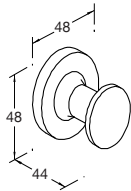

**Included Components**

- Installation hardware

**Features**

- Polished chrome • Solid brass construction • Durability • No visible fixings

- Robe hook  
Kohler: 14443-CP

- Towel ring  
Kohler: 14441-CP

- Vertical toilet tissue holder  
Kohler: 14444-CP

- Tumbler with holder  
Kohler: 14447-CP

- Soap dish with holder  
Kohler: 14445-CP

- Towel bar - 457mm  
Kohler: 14435-CP

- Towel bar - 610mm  
Kohler: 14436-CP

- Towel bar - 762mm  
Kohler: 14437-CP

**Installation Notes:**