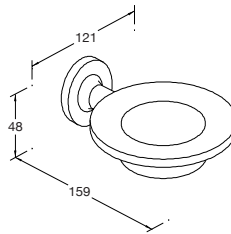

**Included Components**

- Installation hardware

**Features**

- Polished chrome • Solid brass construction • Durability • No visible fixings

- Robe hook  
Kohler: 14443-CP

- Towel ring  
Kohler: 14441-CP

- Vertical toilet tissue holder  
Kohler: 14444-CP

- Tumbler with holder  
Kohler: 14447-CP

- Soap dish with holder  
Kohler: 14445-CP

- Towel bar - 457mm  
Kohler: 14435-CP

- Towel bar - 610mm  
Kohler: 14436-CP

- Towel bar - 762mm  
Kohler: 14437-CP

**Installation Notes:**