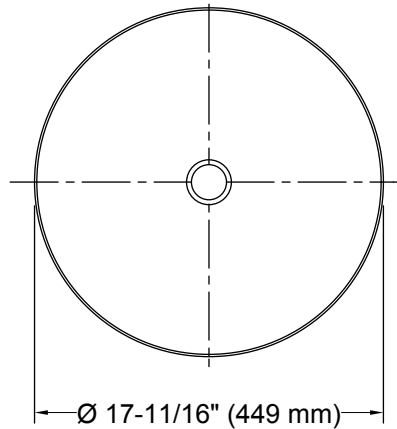

	0	White
--	---	-------

Dutchmaster Blush Floral™ Carillon® Round

Bathroom Sink

K-30333-DM1

Recommended ADA Installation

Technical Information

All product dimensions are nominal.

- Bowl configuration: Single
- Installation: Drop-in
- Bowl area (Only): Diameter: 17-11/16" (449 mm)
Bowl depth: 4" (102 mm)
Water depth: 4" (102 mm)
- Template: 1242827, required, included