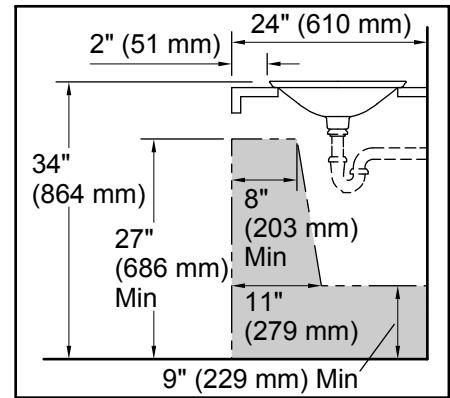

	0	White
--	---	-------

Dutchmaster Blush Floral™ Carillon® Round

Bathroom Sink

K-30333-DM1

Recommended ADA Installation

Technical Information

All product dimensions are nominal.

- Bowl configuration: Single
- Installation: Drop-in
- Bowl area (Only): Diameter: 17-11/16" (449 mm)
Bowl depth: 4" (102 mm)
Water depth: 4" (102 mm)
- Template: 1242827, required, included