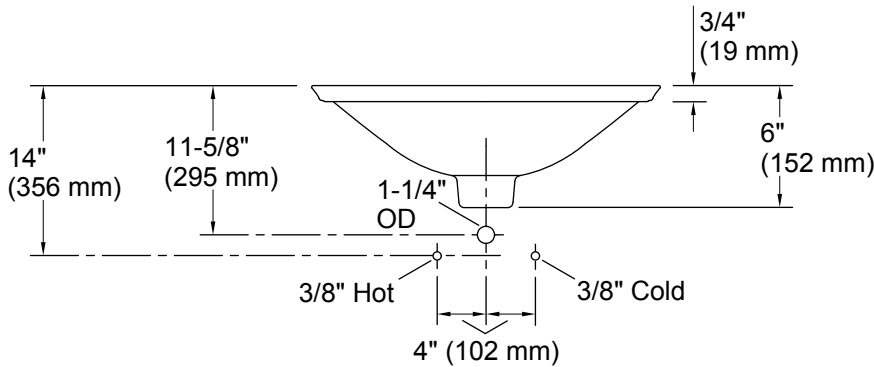

	0	White
--	---	-------

Dutchmaster Blush Floral™ Carillon® Round

Bathroom Sink

K-30333-DM1

Recommended ADA Installation

Technical Information

All product dimensions are nominal.

- Bowl configuration: Single
- Installation: Drop-in
- Bowl area (Only): Diameter: 17-11/16" (449 mm)
Bowl depth: 4" (102 mm)
Water depth: 4" (102 mm)
- Template: 1242827, required, included