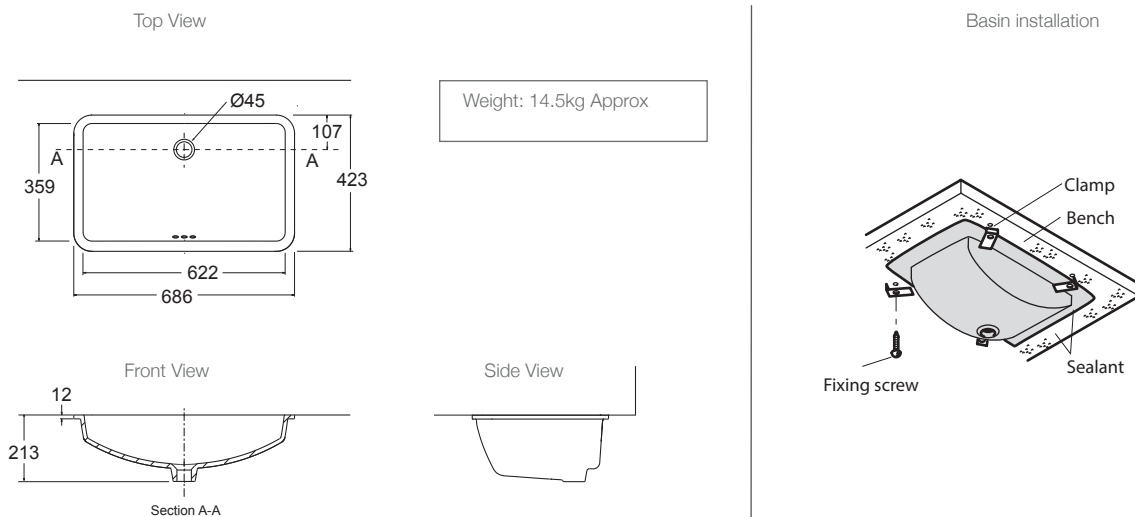

Product

- Ladena under counter basin 686 x 423mm

Kohler Code

76509K-0

**Included Components**

- Bench top cutting template
- Bench fixing clamp accessory pack

Features

- Under counter installation
- Large bowl area
- Overflow outlet

Material

- Vitreous china
- Colour: white

Technical Details**Installation Notes:**

- To install, a hole must first be made in the bench top using the template (supplied). Flexible silicone sealant (not supplied) is then applied to the top side of the basin and clamps (supplied) are used to fix the basin to the underside of the bench.