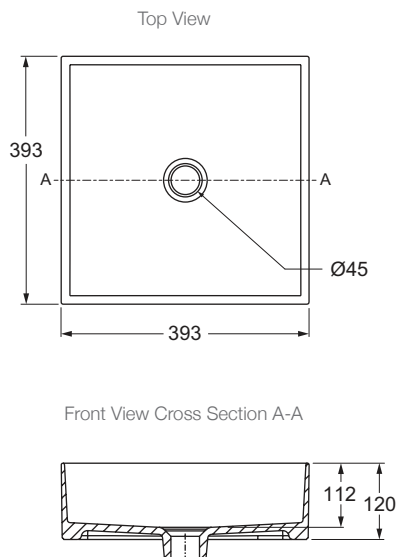

Product

- Mica square 393mm countertop basin

Kohler Code

90011T-0

**Included Components**

- Bench top cutting template

Features

- Bench top installation
- Slim vessel
- CleanCoat™ - stain resistant & easy to clean

Material

- Ceramic
- Colour: white

Related Products

- Mica Round Basin

Technical Details

Weight: 8kg Approx.
Volume: 15L

**Installation Notes:**

- Allow a minimum of 50mm from the wall for easy cleaning.
- A hole for the basin needs to be made in the bench top (please refer to cutting template).
- The basin is fixed to the bench top using the appropriate silicone sealant (not supplied).
- Requires DN32 waste without overflow (not supplied).