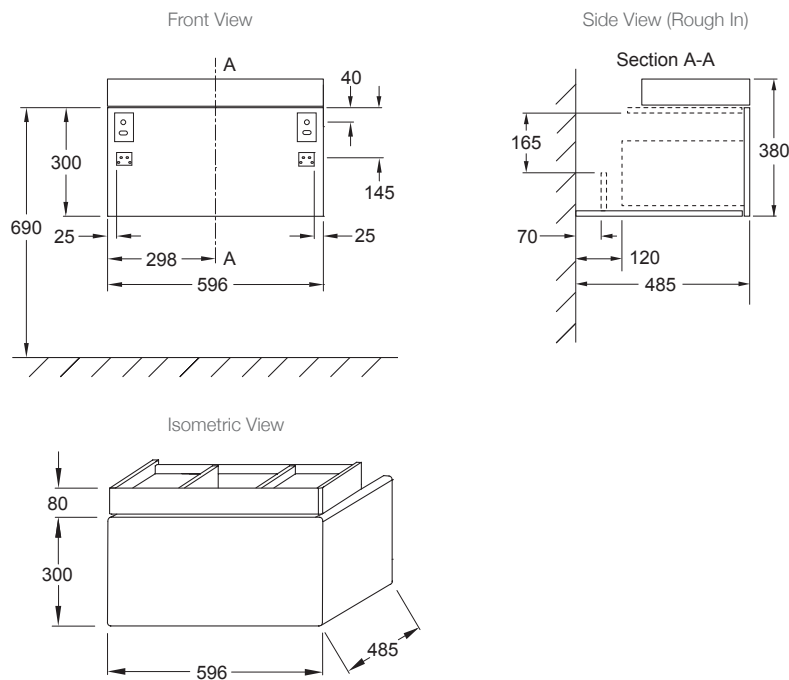

Product

- Terrace™ 600mm vanity cabinet

Kohler Code

EB1185-G1C

NOTE: Tapware and vanity top not included

Features

- Wall hung.
- One deep drawer and one partitioned accessories drawer. Both push to open.
- Colour finish: White.
- Material: Laquered finish cabinet with solid timber accessories drawer.

Included Components

- Brackets for wall-hung installation.

Related Products

- Terrace™ 600mm vanity top (XE122K-00)
- Terrace™ furniture
- Stance™ tapware

Technical Details

Weight: 23kg Approx.

Installation Notes:

- Refer to Terrace™ 600mm basin / vanity top specification sheet for plumbing rough in details.
- The Terrace™ vanity cabinet must be fixed to nogs in the wall.