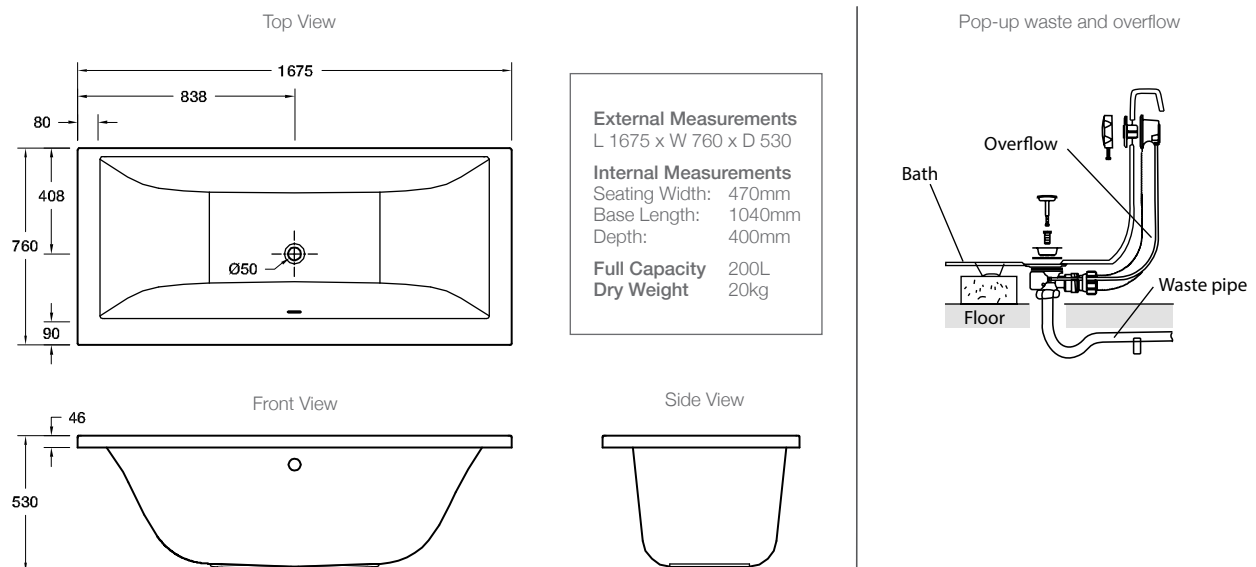

Product

- Evok 1675mm drop-in bath

Kohler Code

18207A-0

Included Components

- 40mm chrome pop-up waste and overflow
- Evok charcoal bath pillow

Features

- Drop-in acrylic bath (fully reinforced)
- Also available as a 1800mm drop-in bath
- Tapware can be mounted on the bath rim

Optional Accessories

- Tapware

Related Products

- Evok baths
- Evok whirlpools
- Evok BubbleMassage™

Technical Details

Installation Notes:

- Floor must provide support for a minimum of 400kg and must be level.