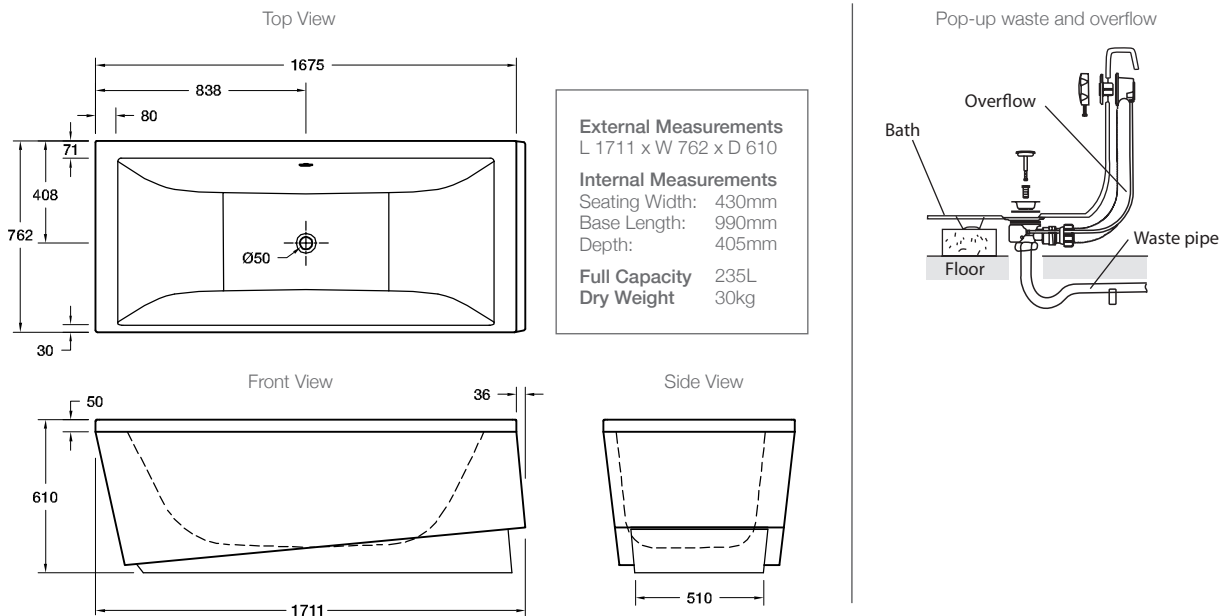

Product

- Evok rectangular freestanding bath

Kohler Code

18343A-0

Included Components

- 40mm chrome pop-up waste and overflow
- Evok bath pillow in charcoal

Features

- Freestanding acrylic bath (fully reinforced)
- Easy installation using drop-in base support system and adjustable feet
- Skirt detail

Optional Accessories

- Tapware

Related Products

- Evok baths
- Evok whirlpools
- Evok BubbleMassage™ baths

Technical Details

Installation Notes:

- Floor must provide support for a minimum of 400kg and must be level.