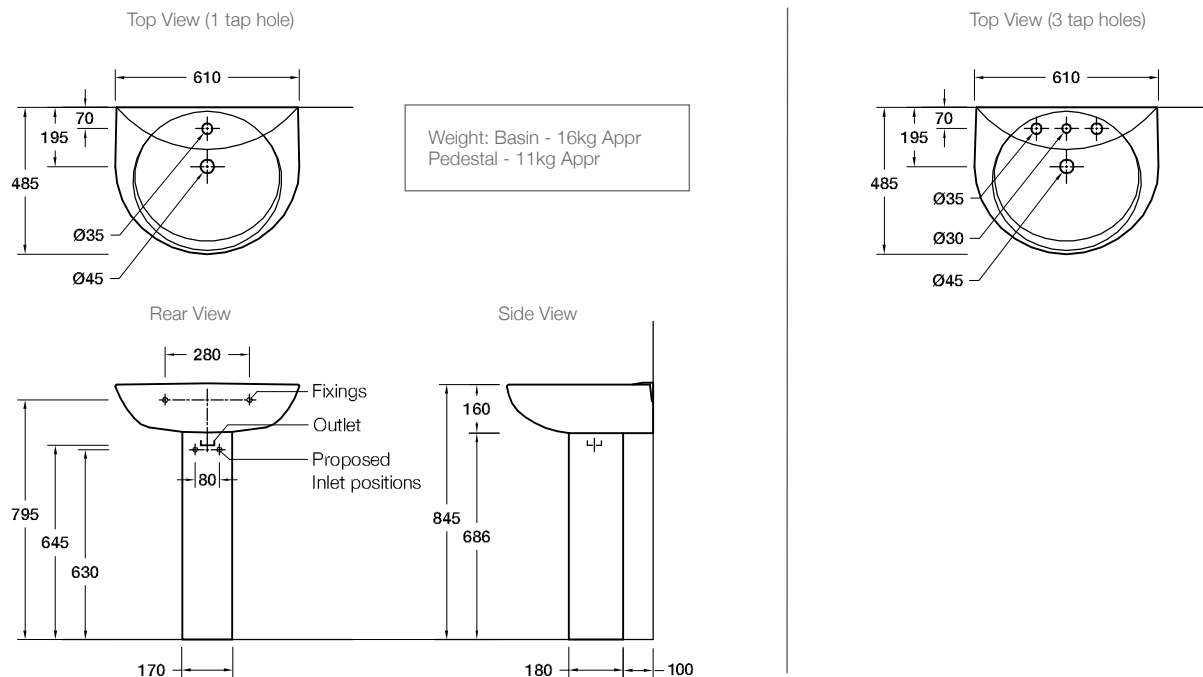

**Product**

- Odeon pedestal basin 1 tap hole
- Odeon pedestal basin 3 tap holes
- Odeon pedestal

**Kohler Code**

- 2018T-1-0
- 2018T-8-0
- 2019T-0

Tapware and waste not included

**Included Components**

- Chrome overflow cover
- Wall fixing bolts and anchors

**Features**

- Choice of 1 or 3 tap holes
- Overflow outlet
- Plumbing concealed behind the pedestal
- Vitreous china

**Optional Accessories**

- Tapware
- Generic basin accessories

**Related Products**

- Odeon basins
- Odeon toilets
- Odeon baths

**Technical Details**

**Installation Notes:**

- For best results, the walls must be square, plumb and level.
- Basin must be secured using the supplied anchors and bolts.
- Wall bracing recommended for timber stud wall installations.