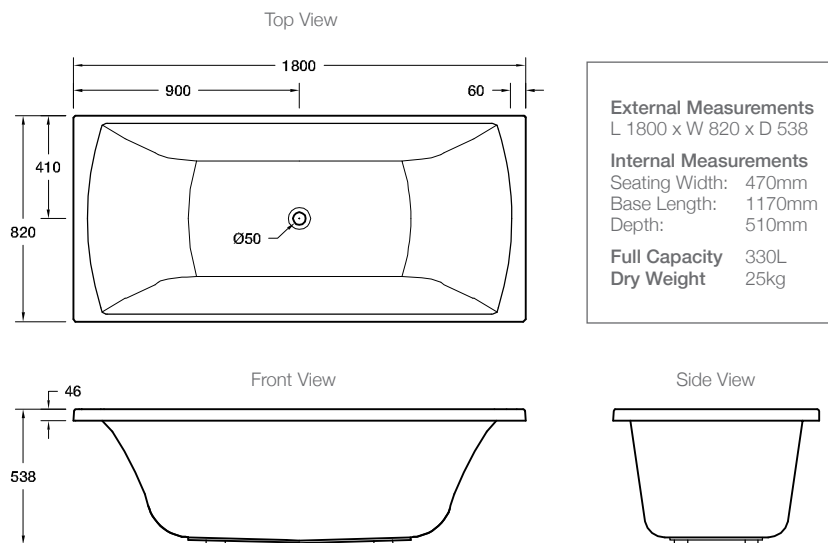

Product

- Patio 1800mm drop-in bath

Kohler Code

18225A-0

Overflow and waste not included

Features

- Drop-in acrylic bath (fully reinforced)
- Also available as a 1675mm drop-in bath

Optional Accessories

- Tapware

Related Products

- Patio baths

Technical Details

Installation Notes:

- Floor must provide support for a minimum of 400kg and must be level.
- 40mm waste (not supplied) is required.