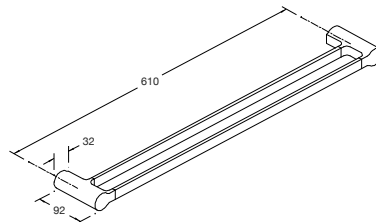

- Double towel bar
  Kohler: 15206T-CP