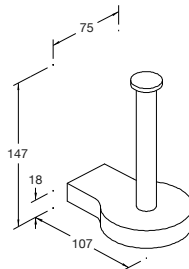

- Vertical toilet tissue holder
  Kohler: 15217T-CP