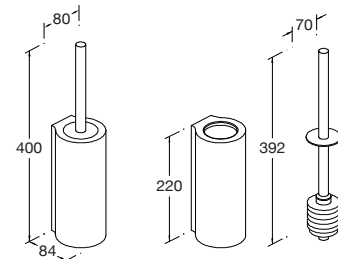

**Included Components**

- Installation hardware

**Features**

- Polished chrome • Metal construction • Durability • No visible fixings

- Robe hook  
Kohler: 15209T-CP

- Double robe hook  
Kohler: 15218T-CP

- Towel ring  
Kohler: 15208T-CP

- Covered toilet tissue holder  
Kohler: 15207T-CP

- Vertical toilet tissue holder  
Kohler: 15217T-CP

- Toilet brush  
Kohler: 15222T-CP

- Tumbler  
Kohler: 15210T-CP

- Glass shelf  
Kohler: 15215T-CP

- Mirror & glass shelf  
Kohler: 15216T-CP

- Towel bar - 457mm  
Kohler: 14830T-CP
- Towel bar - 610mm  
Kohler: 15205T-CP
- Towel bar - 762mm  
Kohler: 14829T-CP

- Double towel bar  
Kohler: 15206T-CP

- Hotelier shelf  
Kohler: 15213T-CP

**Installation Notes:**