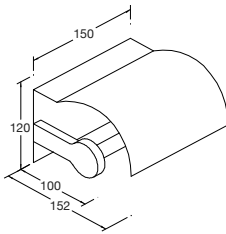

- Covered toilet tissue holder
  Kohler: 15207T-CP