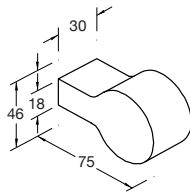

**Included Components**

- Installation hardware

**Features**

- Polished chrome • Metal construction • Durability • No visible fixings

- Robe hook  
Kohler: 15209T-CP

- Double robe hook  
Kohler: 15218T-CP

- Towel ring  
Kohler: 15208T-CP

- Covered toilet tissue holder  
Kohler: 15207T-CP

- Vertical toilet tissue holder  
Kohler: 15217T-CP

- Toilet brush  
Kohler: 15222T-CP

- Tumbler  
Kohler: 15210T-CP

- Glass shelf  
Kohler: 15215T-CP

- Mirror & glass shelf  
Kohler: 15216T-CP

- Towel bar - 457mm  
Kohler: 14830T-CP
- Towel bar - 610mm  
Kohler: 15205T-CP
- Towel bar - 762mm  
Kohler: 14829T-CP

- Double towel bar  
Kohler: 15206T-CP

- Hotelier shelf  
Kohler: 15213T-CP

**Installation Notes:**