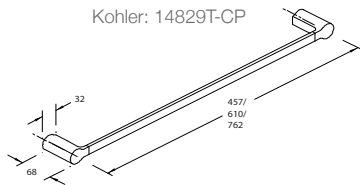

**Included Components**

- Installation hardware

**Features**

- Polished chrome • Metal construction • Durability • No visible fixings

- Robe hook  
Kohler: 15209T-CP

- Double robe hook  
Kohler: 15218T-CP

- Towel ring  
Kohler: 15208T-CP

- Covered toilet tissue holder  
Kohler: 15207T-CP

- Vertical toilet tissue holder  
Kohler: 15217T-CP

- Toilet brush  
Kohler: 15222T-CP

- Tumbler  
Kohler: 15210T-CP

- Glass shelf  
Kohler: 15215T-CP

- Mirror & glass shelf  
Kohler: 15216T-CP

- Towel bar - 457mm  
Kohler: 14830T-CP
- Towel bar - 610mm  
Kohler: 15205T-CP
- Towel bar - 762mm  
Kohler: 14829T-CP

- Double towel bar  
Kohler: 15206T-CP

- Hotelier shelf  
Kohler: 15213T-CP

**Installation Notes:**