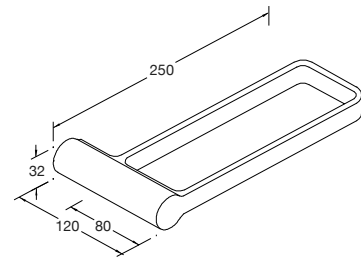

**Included Components**

- Installation hardware

**Features**

- Polished chrome • Metal construction • Durability • No visible fixings

- Robe hook  
Kohler: 15209T-CP

- Double robe hook  
Kohler: 15218T-CP

- Towel ring  
Kohler: 15208T-CP

- Covered toilet tissue holder  
Kohler: 15207T-CP

- Vertical toilet tissue holder  
Kohler: 15217T-CP

- Toilet brush  
Kohler: 15222T-CP

- Tumbler  
Kohler: 15210T-CP

- Glass shelf  
Kohler: 15215T-CP

- Mirror & glass shelf  
Kohler: 15216T-CP