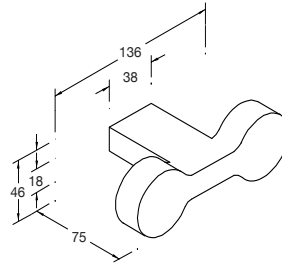

**Included Components**

- Installation hardware

**Features**

- Polished chrome • Metal construction • Durability • No visible fixings

- Robe hook  
Kohler: 15209T-CP

- Double robe hook  
Kohler: 15218T-CP

- Towel ring  
Kohler: 15208T-CP

- Covered toilet tissue holder  
Kohler: 15207T-CP

- Vertical toilet tissue holder  
Kohler: 15217T-CP

- Toilet brush  
Kohler: 15222T-CP

- Tumbler  
Kohler: 15210T-CP

- Glass shelf  
Kohler: 15215T-CP

- Mirror & glass shelf  
Kohler: 15216T-CP

- Towel bar - 457mm  
Kohler: 14830T-CP
- Towel bar - 610mm  
Kohler: 15205T-CP
- Towel bar - 762mm  
Kohler: 14829T-CP

- Double towel bar  
Kohler: 15206T-CP

- Hotelier shelf  
Kohler: 15213T-CP

**Installation Notes:**