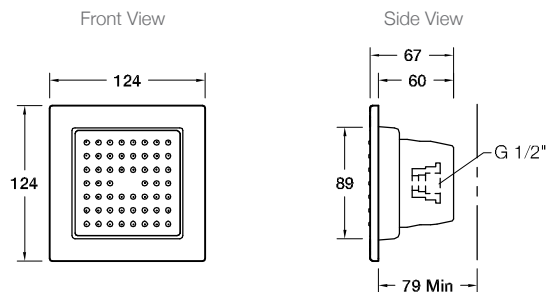

Product

- WaterTile 54 nozzle body spray

Kohler Code

8002A-CP

**Included Components**

- Installation template

Features

- Metal construction
- Polished chrome
- 54-nozzle, fully-adjustable, pivoting sprayheads
- Suitable for mains pressure
- MasterClean™ spray nozzles for soothing water experience
- Low profile design
- Vertical wall and ceiling installation
- KOHLER finishes resist tarnishing and corrosion

WELS RATING
(3 Star 7 Litres / min)

Related Products

- WaterTile shower tapware

Technical Details

G $\frac{1}{2}$ " is equal to BSP $\frac{1}{2}$ "

Installation Notes:

- G $\frac{1}{2}$ " female inlet.
- Optimum working pressure 300-500 kPa.
- Inline filters should be used to protect tapware from debris that may be present within the plumbing.