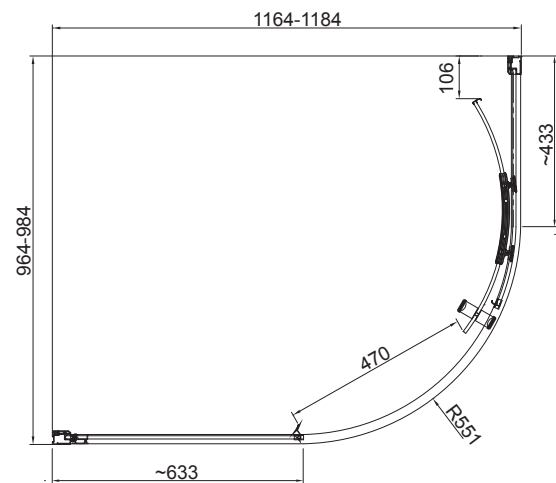

Product

- Torsion Round Sliding Shower

Kohler Code

1000mm x 1000mm	25536A-SHP
1200mm x 1000mm	25537A-SHP

**Shower Size Options**

- 1000mm x 1000mm
- 1200mm x 1000mm

Included Components

- Torsion shower door + returns
- Twist handle
- Glass aftercare pack

Features

- 8mm toughened safety glass (AS/NZS 2208 compliant) coated with premium Kohler CleanCoat™.
- Anodised aluminium frame, 2000mm height
- Single sliding door for a cleaner look

Technical Details

1000mm x 1000mm

1200mm x 1000mm

**Installation Notes:**

- Enclosure is reversible for left or right-hand opening.
- Door installation requires double studs in the wall framing.
- 8mm glass is very heavy and requires a two-person install.
- Wall retainers must be installed onto the waterproof membrane prior to tiling.