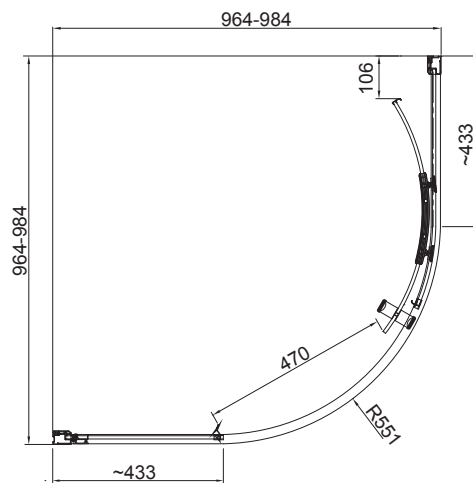

Product

- Torsion Round Sliding Shower

Kohler Code

1000mm x 1000mm	25536A-SHP
1200mm x 1000mm	25537A-SHP

**Shower Size Options**

- 1000mm x 1000mm
- 1200mm x 1000mm

Included Components

- Torsion shower door + returns
- Twist handle
- Glass aftercare pack

Features

- 8mm toughened safety glass (AS/NZS 2208 compliant) coated with premium Kohler CleanCoat™.
- Anodised aluminium frame, 2000mm height
- Single sliding door for a cleaner look

Technical Details

1000mm x 1000mm

1200mm x 1000mm

**Installation Notes:**

- Enclosure is reversible for left or right-hand opening.
- Door installation requires double studs in the wall framing.
- 8mm glass is very heavy and requires a two-person install.
- Wall retainers must be installed onto the waterproof membrane prior to tiling.