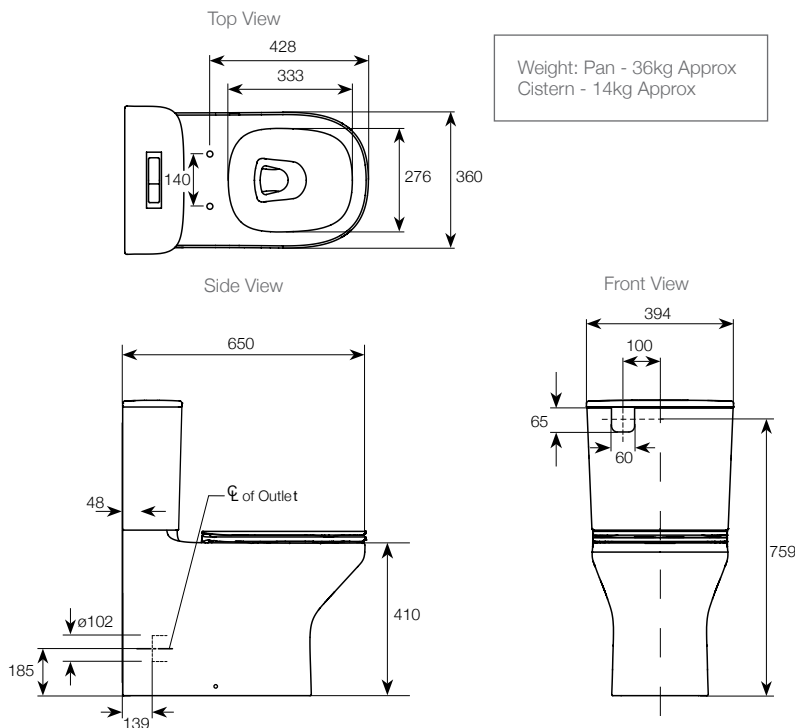

Product

- ModernLife back to wall toilet suite with slim seat
- ModernLife back to wall toilet suite with Elite Seat

Kohler Code

78469A-0
77766A-0

WELS RATING
(4 Star 3.5L av. flush)

Included Components

- ModernLife toilet pan.
- ModernLife toilet cistern 4.5/3L.
- ModernLife Quiet Close™ toilet seat.
- Vario pan connector.
- Offset pan collar (20mm).
- Floor fixing kit.

- Dual flush (4.5/3L).
- Water entry: Top left rear entry.
- P-trap set out height: 185mm.
- S-trap set out:
 - Standard: 90mm - 140mm (with vario pan connector 12503A-NA & 20mm offset pan collar 100794- supplied).
 - Optional: 170mm - 270 mm (with long adjustable vario pan connector, 77837A-NA - not supplied).
- Rimless pan design.
- Vitreous china.
- Optional Slim or Elite seat.

Technical Details

Vario pan connector S-trap installation
Minimum set out

Maximum set out

*Note: Set outs between 170-270mm are achievable with the Long Adjustable Vario Connector 77837A-NA (not supplied).

Installation Notes:

- Water supply pressure range: 137 kPa - 500 kPa.
- Can be installed as a P-trap using a straight connector (not supplied) or as an S-trap using the Vario connector (supplied) along with the 20mm offset pan collar (supplied).
- Top left rear entry water supply hose is supplied.