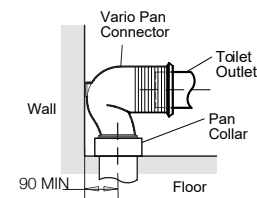

- Dual flush (4.5/3L).
- Water entry: Top left rear entry.
- P-trap set out height: 185mm.
- S-trap set out:
 - Standard: 90mm - 140mm (with vario pan connector 12503A-NA & 20mm offset pan collar 100794- supplied).
 - Optional: 170mm - 270 mm (with long adjustable vario pan connector, 77837A-NA - not supplied).
- Rimless pan design.
- Vitreous china.
- Optional Slim or Elite seat.

Technical Details

Vario pan connector S-trap installation
Minimum set out

Maximum set out

*Note: Set outs between 170-270mm are achievable with the Long Adjustable Vario Connector 77837A-NA (not supplied).

Installation Notes:

- Water supply pressure range: 137 kPa - 500 kPa.
- Can be installed as a P-trap using a straight connector (not supplied) or as an S-trap using the Vario connector (supplied) along with the 20mm offset pan collar (supplied).
- Top left rear entry water supply hose is supplied.