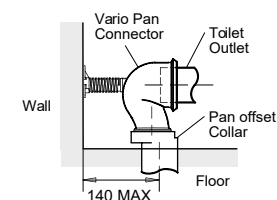

- Dual flush (4.5/3L).
- Water entry: Top left rear entry.
- P-trap set out height: 185mm.
- S-trap set out:
 - Standard: 90mm - 140mm (with vario pan connector 12503A-NA & 20mm offset pan collar 100794- supplied).
 - Optional: 170mm - 270 mm (with long adjustable vario pan connector, 77837A-NA - not supplied).
- Rimless pan design.
- Vitreous china.
- Optional Slim or Elite seat.

Technical Details

Vario pan connector S-trap installation
Minimum set out

Maximum set out

*Note: Set outs between 170-270mm are achievable with the Long Adjustable Vario Connector 77837A-NA (not supplied).

Installation Notes:

- Water supply pressure range: 137 kPa - 500 kPa.
- Can be installed as a P-trap using a straight connector (not supplied) or as an S-trap using the Vario connector (supplied) along with the 20mm offset pan collar (supplied).
- Top left rear entry water supply hose is supplied.